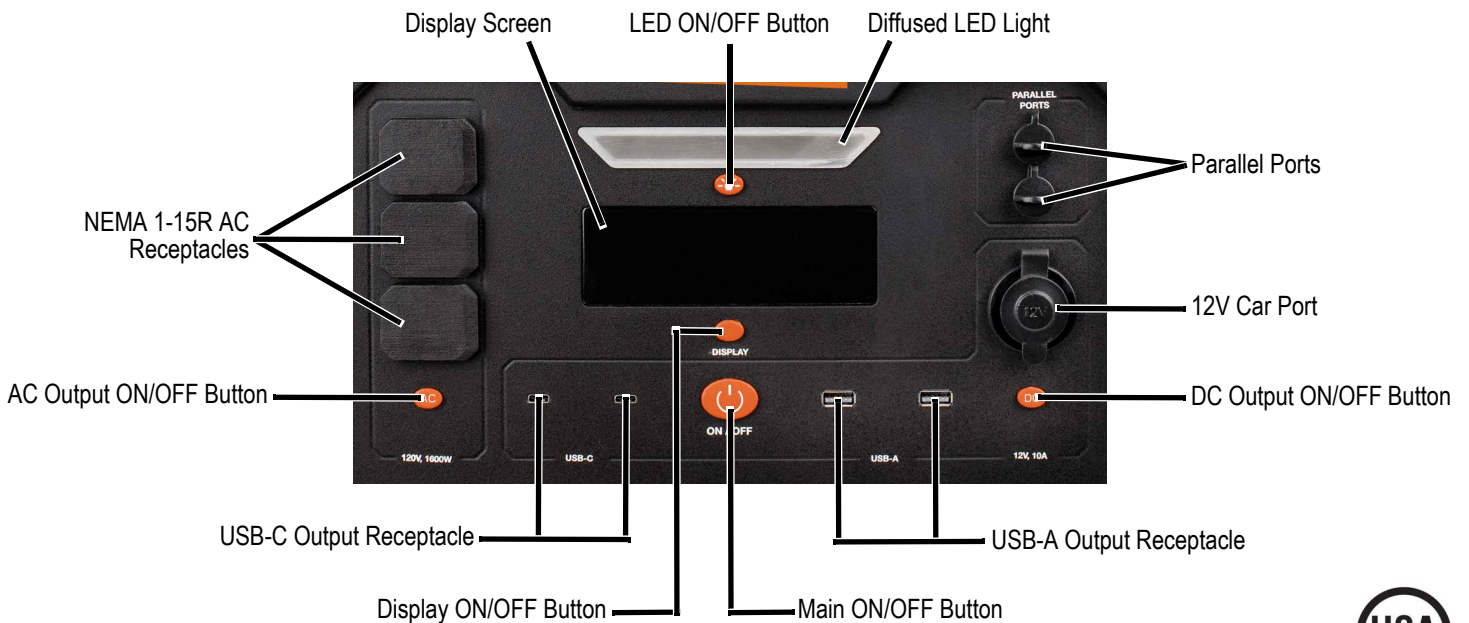

GB1000 and GB2000

GB1000 and GB2000 Generac Power Station

Model G0080250 UPC: 696471091908

Model G0080260 UPC: 696471091915

Features

- **Clean, Emission-Free, Portable Power** – Take it with you wherever you go, indoors or out.
- **Versatile Fast Recharging** – Recharge from 0-80% in 2.1 hours from a wall outlet (GB1000). Also supports input from solar, car and generator. Combine charging methods for even faster recharge times.
- **Compact, Durable Design** – Lightweight and easy to use with durable enclosure, ergonomic handle, and on-board storage.
- **Wireless Charging Pad** – 15W wireless charging for compatible devices.
- **Large Multi-Color 4.7" Display** – View charge level, remaining runtime and other key info at-a-glance.
- **Fast Solar Charging with Built-In MPPT Controller** – No controller accessory needed. Solar panels sold separately.

AC Rated Output Running Watts 1600
AC Maximum Output Starting Watts 3200

Control Panel

GB1000 and GB2000

Specifications

Product Series	GB1000 and GB2000
Model Number	G0080250 / G0080260
Output	
AC Rated Output Running Watts (X3)	120VAC / 13.3A (1600W / 3200W Surge)
USB-A (x2)	5VDC / 3.2A (15.5W max ea.)
USB-C (x2)	5-20VDC / 3.3A (65W max ea.)
12V Car Port	12VDC / 10A (120W max)
Wireless Charger	15W max
Charge Input	
AC Wall Charger	120VAC 60Hz (450W max)
DC / Solar Charger	10-28VDC 30A (468W max)
Battery	
Cell chemistry	Li-ion NMC
Nameplate Capacity (GB1000)	1086Wh
Nameplate Capacity (GB2000)	2106Wh
Cycle Life (GB1000)*	800 cycles to 80% capacity
Cycle Life (GB2000)*	1000 cycles to 80% capacity
Shelf Life	Charge every 3-6 months